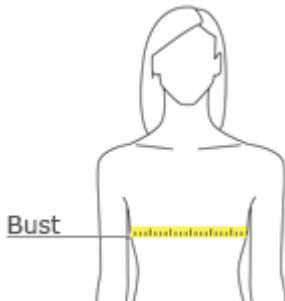

Chest

With arms down at sides, measure around the upper body, under arms and over the fullest part of the chest.

Size Chart

	XS	S	M	L	XL	2XL	3XL	4XL
Chest	32-34	35-37	38-40	41-43	44-46	47-49	50-52	53-55

Ladies Quarter-Zip Cadet Collar Sweatshirt

LST253-SM

How To Measure

Bust

With arms down at sides, measure around the upper body, under arms and around the fullest part of the bust.

Size Chart

	XS	S	M	L	XL	XXL	3XL	4XL
Size	2	4/6	8/10	12/14	16/18	20/22	24/26	28/30
Bust	32-34	35-36	37-38	39-41	42-44	45-47	48-51	52-55

Men's and Women's Style:

- ¼ Zip neck pullover
- 9-ounce, 65/35 ring spun combed cotton/poly
- Fully cover seams
- Twill-taped neck
- 2x2 rib knit cuffs and waistband
- Set-in sleeves

Colors: True Red, Black**Sizes** Small to 4XL**Price:** All sizes \$25