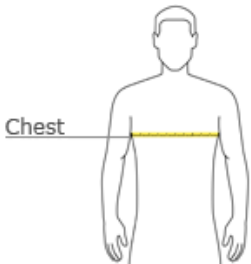

¼ Zip Cadet Collar Sweatshirt Specs (Men's & Ladies style)

NIU Safety Group

March 2014
Business Partner

NIU Safety Group –Apparel Quote

Quarter-Zip Cadet Collar Sweatshirt -All Sizes \$24

ST253-SM

How To Measure

Chest

With arms down at sides, measure around the upper body, under arms and over the fullest part of the chest.

Size Chart

	XS	S	M	L	XL	2XL	3XL	4XL
Chest	32-34	35-37	38-40	41-43	44-46	47-49	50-52	53-55

Ladies Quarter-Zip Cadet Collar Sweatshirt

LST253-SM

How To Measure

Bust

With arms down at sides, measure around the upper body, under arms and around the fullest part of the bust.

Size Chart

	XS	S	M	L	XL	XXL	3XL	4XL
Size	2	4/6	8/10	12/14	16/18	20/22	24/26	28/30
Bust	32-34	35-36	37-38	39-41	42-44	45-47	48-51	52-55

Men's and Women's Style:

- ¼ Zip neck pullover
- 9-ounce, 65/35 ring spun combed cotton/poly
- Fully cover seams
- Twill-taped neck
- 2x2 rib knit cuffs and waistband
- Set-in sleeves

Colors: True Red, Black**Sizes** Small to 4XL**Price:** All sizes \$25